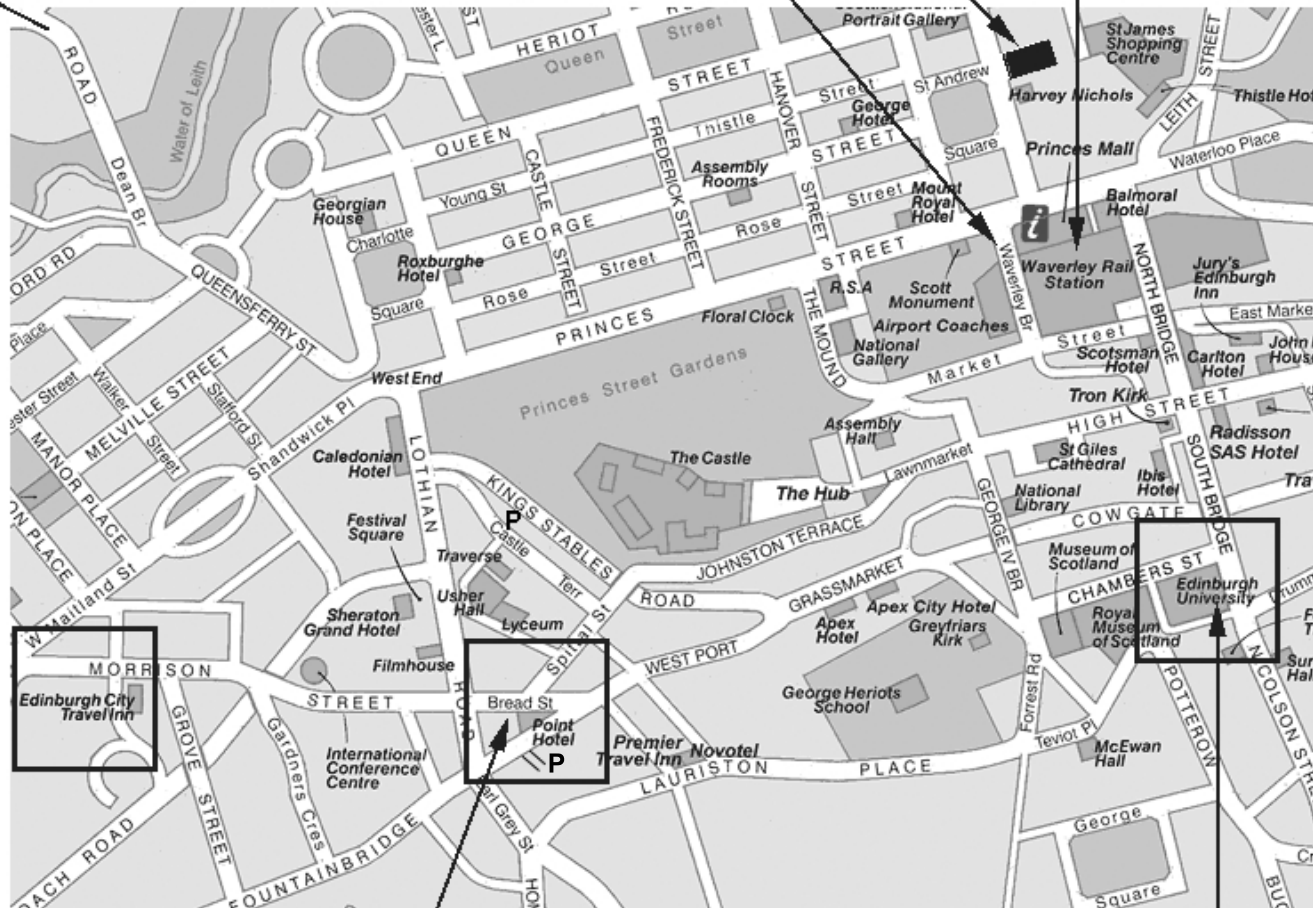

Edinburgh City Centre Map

Airport

Airport Bus Terminal

Bus Station

Waverley Railway Station

Meercure Point Conference Centre
Entrance on Bread Street

Old College
Reception, Friday 9th May